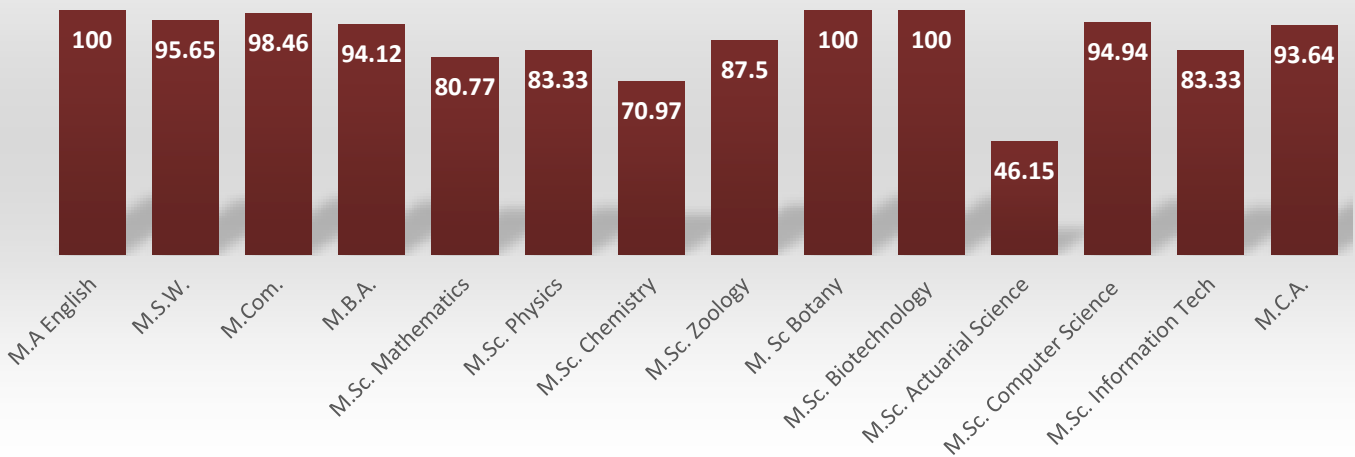

Overall % of passes PG Self Financed 2013-2015

Series4