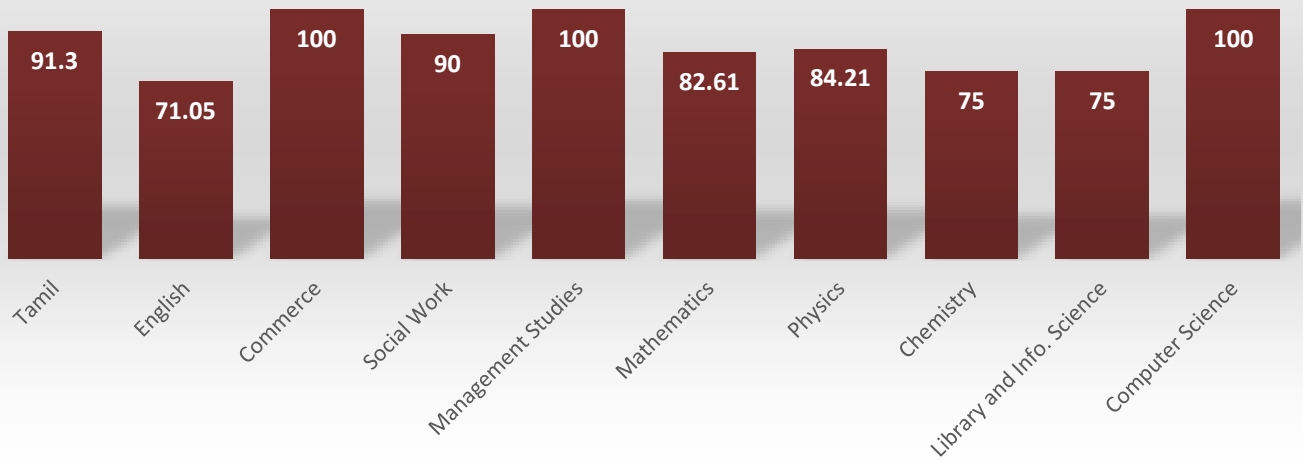

M.Phil FT 2014-2015 % of passes

■ Series4