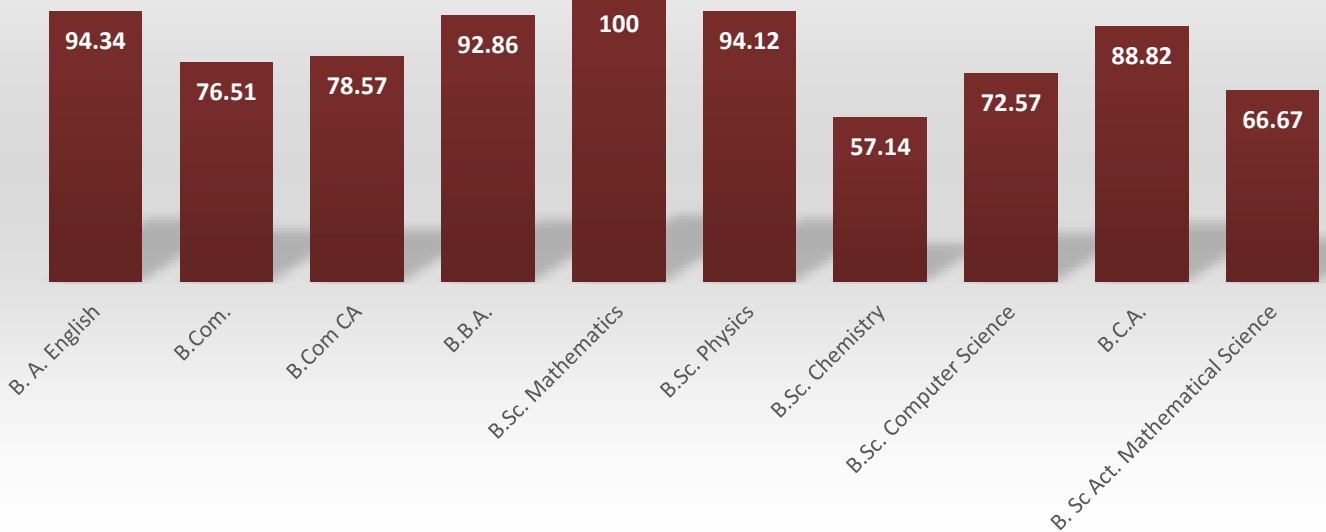

Overall % of Passes UG Self Financed 2012-2015

Overall % of Passes