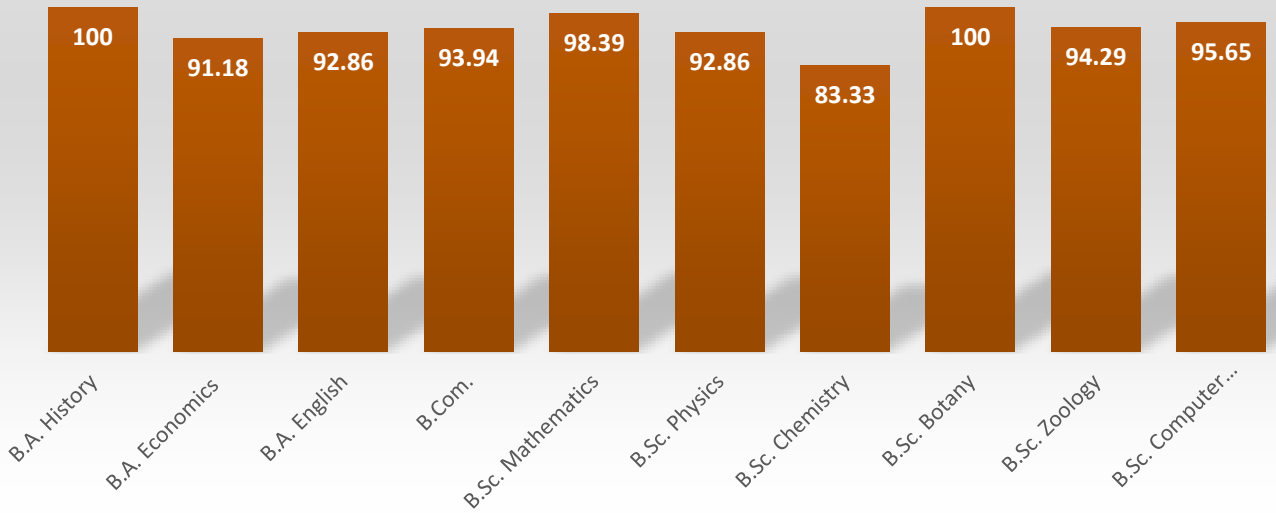

Overall % of Passes UG Aided 2012-2015

Overall % of Passes