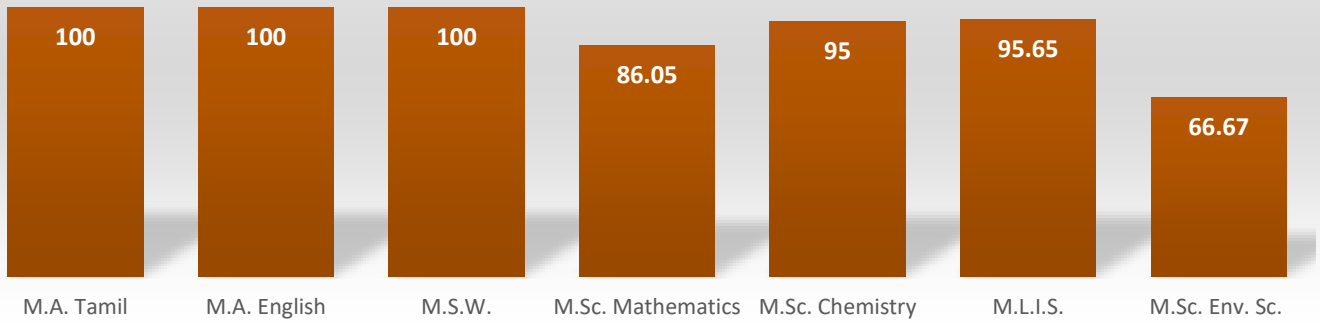

SELF FINANCED SECTION

S.No	Programme	On Roll	Appeared	No. of Passes	Overall % of Passes
01.	M.A English	40	39	39	100.00
02.	M.S.W.	24	23	22	95.65
03.	M.Com.	67	65	64	98.46
04.	M.B.A.	68	68	64	94.12
05.	M.Sc. Mathematics	81	78	63	80.77
06.	M.Sc. Physics	63	60	50	83.33
07.	M.Sc. Chemistry	31	31	22	70.97
08.	M.Sc. Zoology	09	8	7	87.50
09.	M. Sc Botany	14	13	13	100.00
10.	M.Sc. Biotechnology	20	19	19	100.00
11.	M.Sc. Actuarial Science	53	52	24	46.15
12.	M.Sc. Computer Science	80	79	75	94.94
13.	M.Sc. Information Tech	31	30	25	83.33

2012 – 2015 Batch

S.No	Programme	On Roll	Appeared	No. of Passes	Overall % of Passes
01.	M.C.A.	183	173	162	93.64

Overall % of passes PG aided 2013-2015

Overall % of Passes

Overall % of passes PG Self Financed 2013-2015