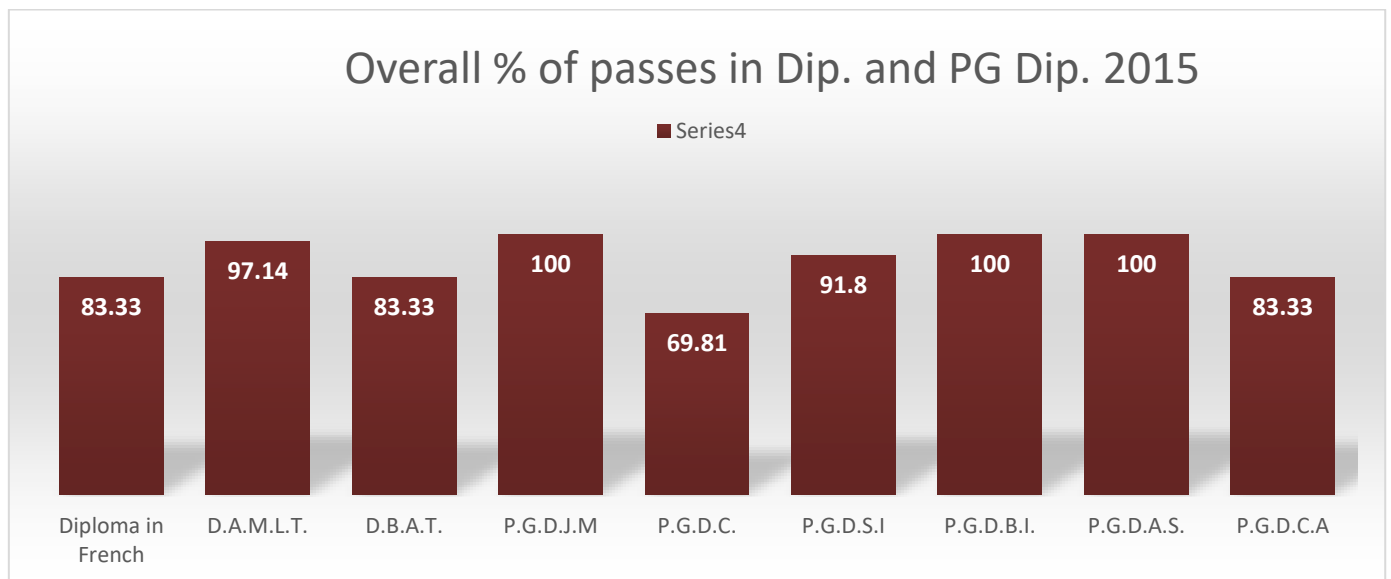

OFFICE OF THE CONTROLLER OF EXAMINATIONS

BISHOP HEBER COLLEGE (AUTONOMOUS), TIRUCHIRAPPALLI – 17.
(Nationally Reaccredited at the A Grade by NAAC with the CGPA of 3.58 out of 4)
(Recognized by UGC as “College with Potential for Excellence”)
(Affiliated to Bharathidasan University)

DIPLOMA PROGRAMMES – 2014 – 2015 Batch Overall Results – Percentage of Passes – April 2015

S.No	Programme	On Roll	Appeared	No. of Passes	Overall % of Passes
01.	Diploma in French	12	12	10	83.33
02.	D.A.M.L.T.	35	35	34	97.14
03.	D.B.A.T.	12	12	10	83.33

S.No	Programme	On Roll	Appeared	No. of Passes	Overall % of Passes
01.	P.G.D.J.M	17	16	16	100.00
02.	P.G.D.C.	53	53	37	69.81
03.	P.G.D.S.I	64	61	56	91.80
04	P.G.D.B.I.	15	15	15	100.00
05	P.G.D.A.S.	02	02	02	100.00
06	P.G.D.C.A	06	05	05	83.33