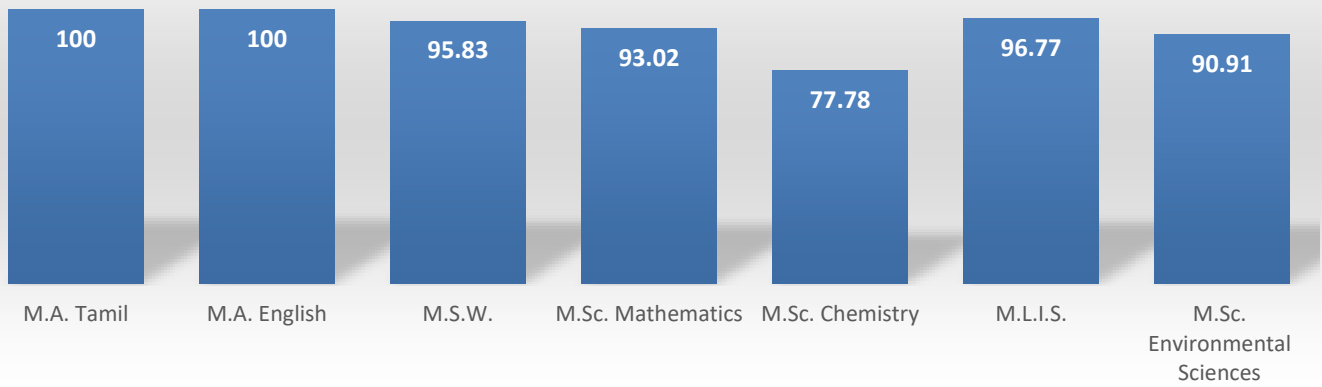

OVERALL % OF PASSES PG AIDED SECTION 2014-2016