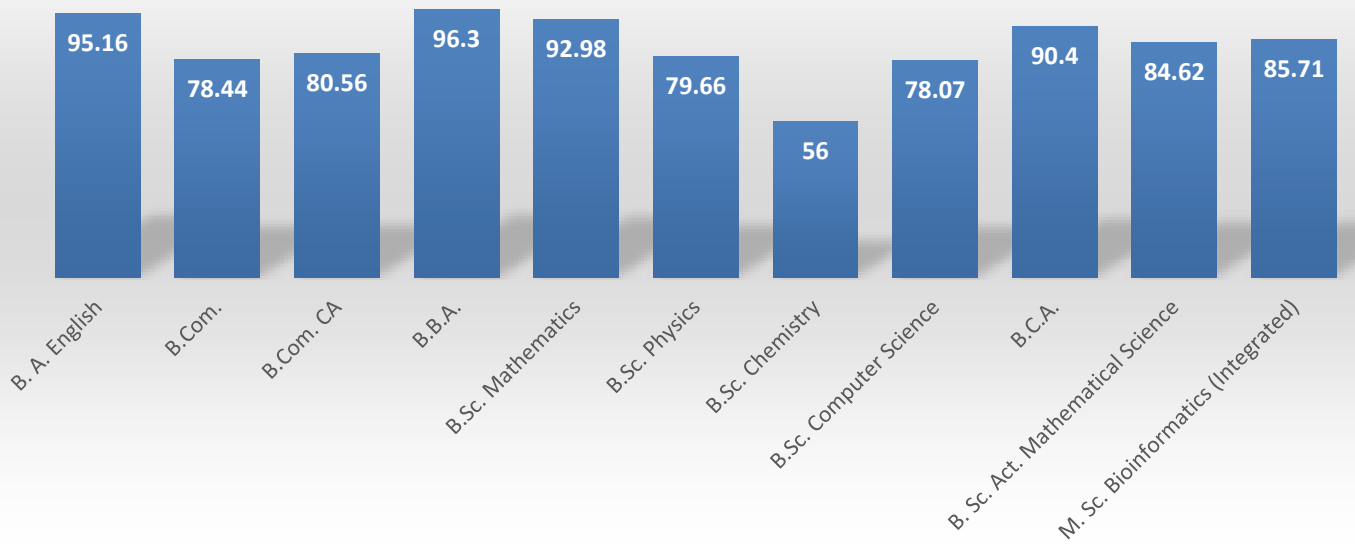

Overall % of Passes UG Self Financed section 2013-2016