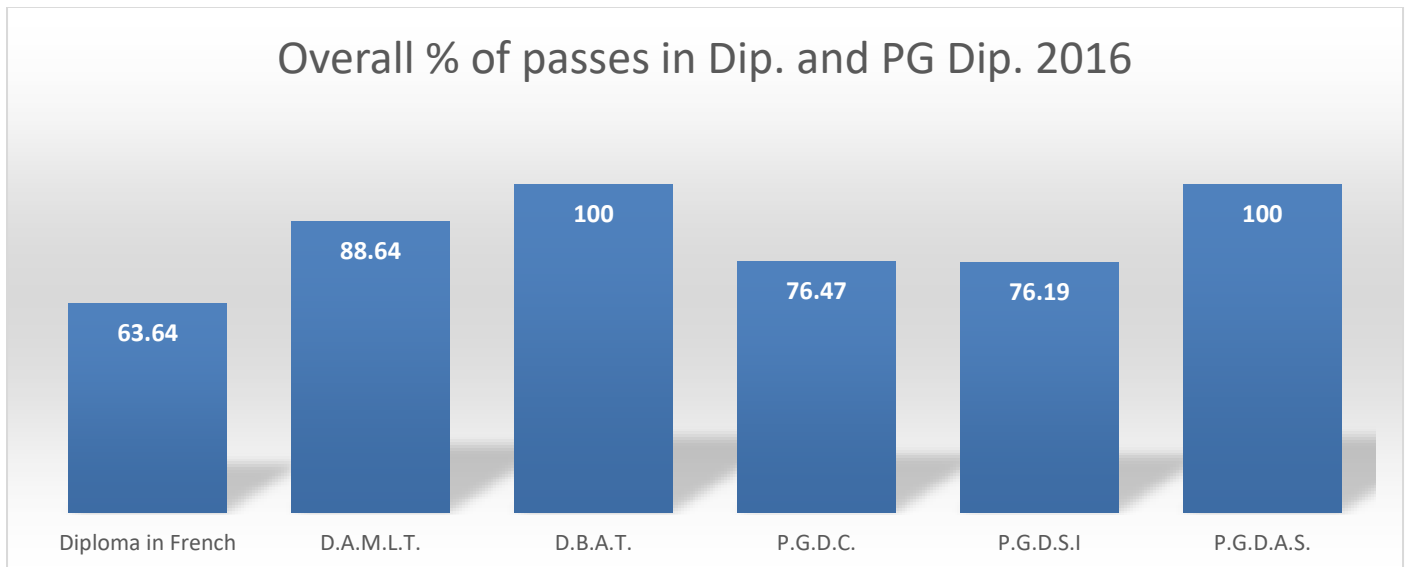

OFFICE OF THE CONTROLLER OF EXAMINATIONS

BISHOP HEBER COLLEGE (AUTONOMOUS), TIRUCHIRAPPALLI – 17.
(Nationally Reaccredited with the A Grade by NAAC with the CGPA of 3.58 out of 4)
(Recognized by UGC as “College of Excellence”)
(Affiliated to Bharathidasan University)

DIPLOMA PROGRAMMES – 2015 – 2016

Overall Results – Percentage of Passes – April 2016

S.No	Programme	On Roll	Appeared	No. of Passes	Overall % of Passes
01.	Diploma in French	11	11	7	63.64
02.	D.A.M.L.T.	44	44	39	88.64
03.	D.B.A.T.	5	5	5	100

S.No	Programme	On Roll	Appeared	No. of Passes	Overall % of Passes
01.	P.G.D.C.	51	51	39	76.47
02.	P.G.D.S.I	45	42	32	76.19
03.	P.G.D.A.S.	2	2	2	100.00

Overall % of passes in Dip. and PG Dip. 2016