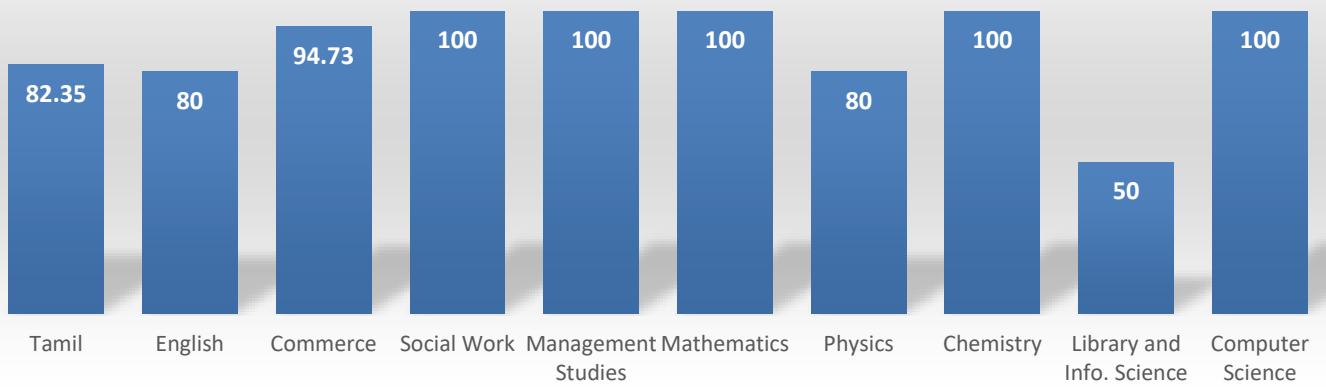

M.Phil FT 2015-2016 % of passes