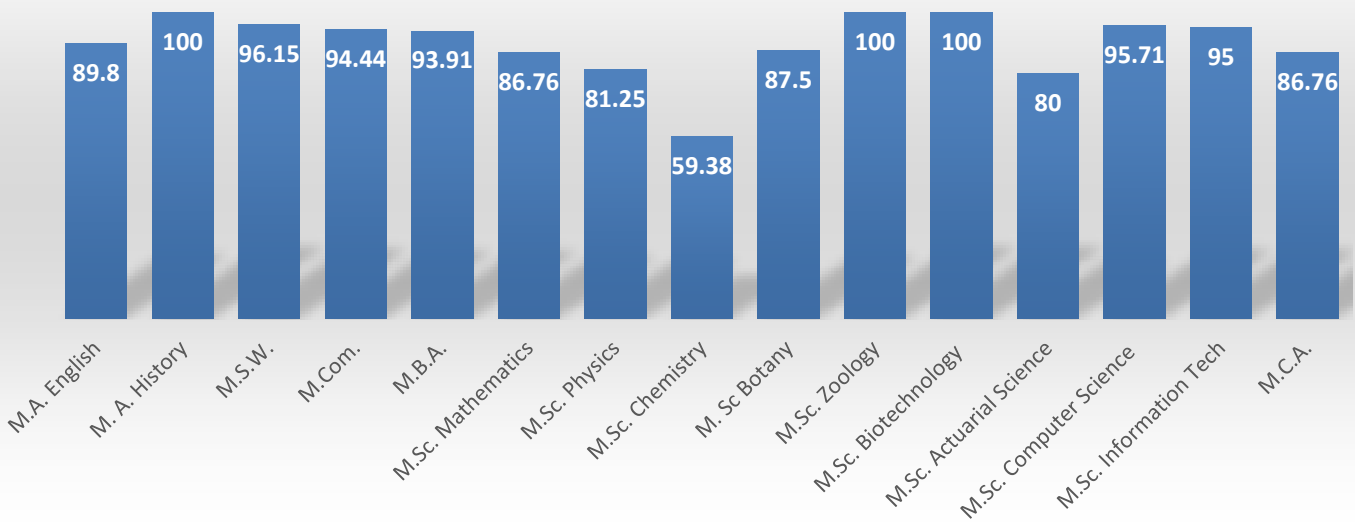

OVERALL % OF PASSES PG SF SECTION 2014-2016