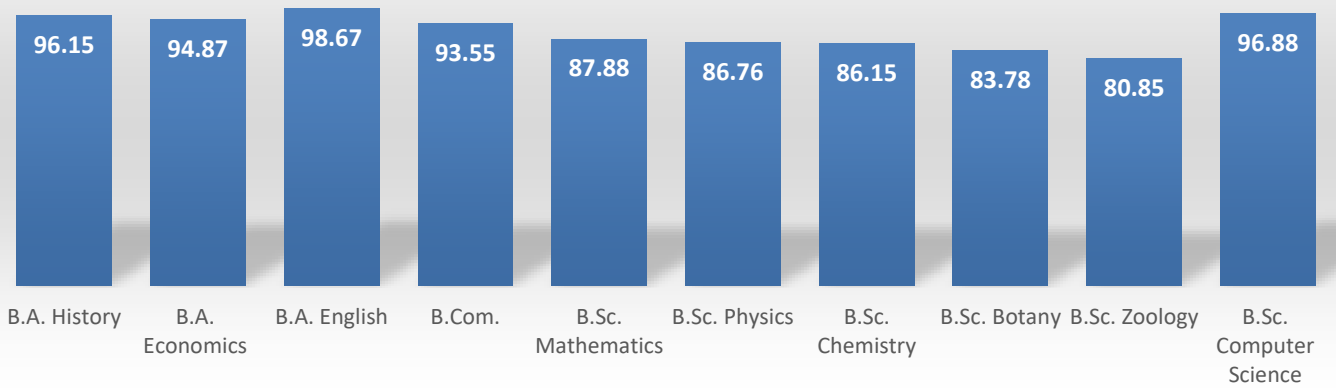

Overall % of Passes UG Aided section 2013-2016