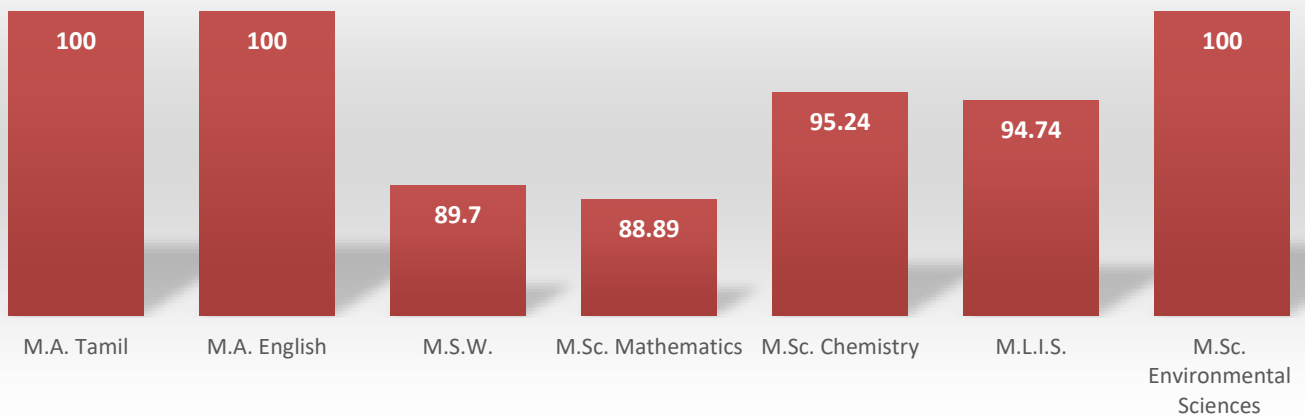

Overall % of passes PG Aided section 2015 - 2017