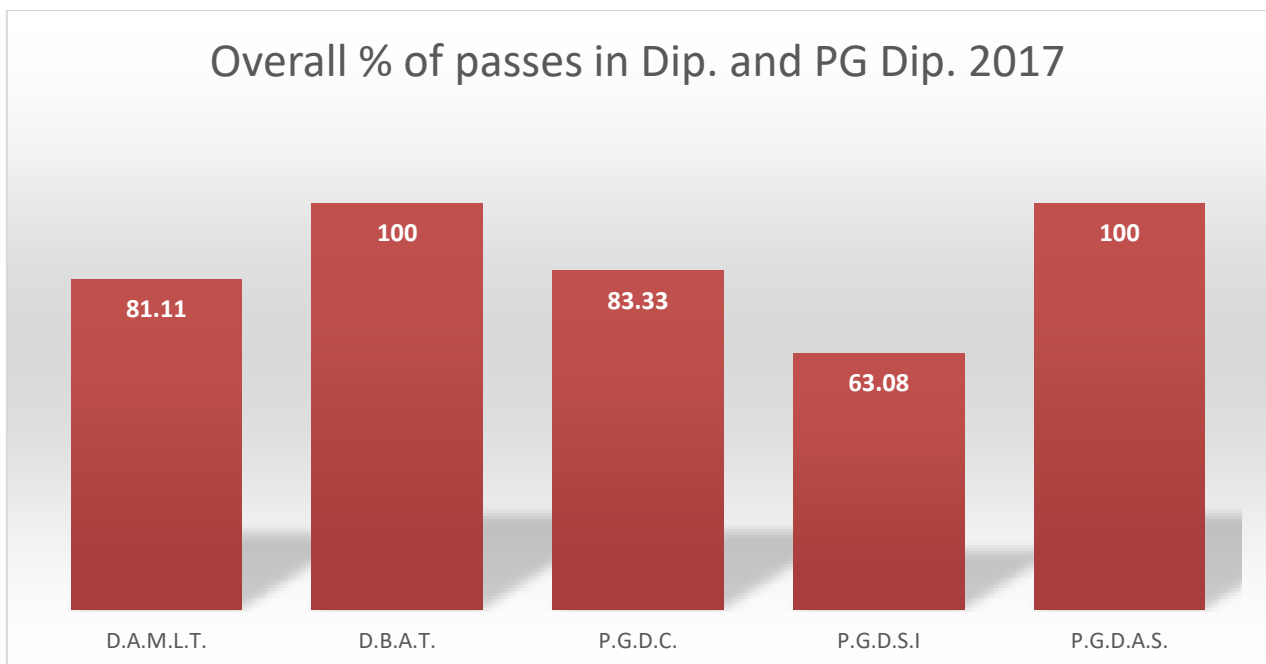

OFFICE OF THE CONTROLLER OF EXAMINATIONS

BISHOP HEBER COLLEGE (AUTONOMOUS), TIRUCHIRAPPALLI – 17.
(Nationally Reaccredited with the A Grade by NAAC with the CGPA of 3.58 out of 4)
(Recognized by UGC as “College of Excellence”)
(Affiliated to Bharathidasan University)

DIPLOMA PROGRAMMES – 2016 – 2017

Overall Results – Percentage of Passes – April 2017

S.No	Programme	On Roll	Appeared	No. of Passes	Overall % of Passes
01.	D.A.M.L.T.	36	36	31	81.11
02.	D.B.A.T.	17	17	17	100

S.No	Programme	On Roll	Appeared	No. of Passes	Overall % of Passes
01.	P.G.D.C.	54	54	45	83.33
02.	P.G.D.S.I	65	65	41	63.08
03.	P.G.D.A.S.	6	6	06	100