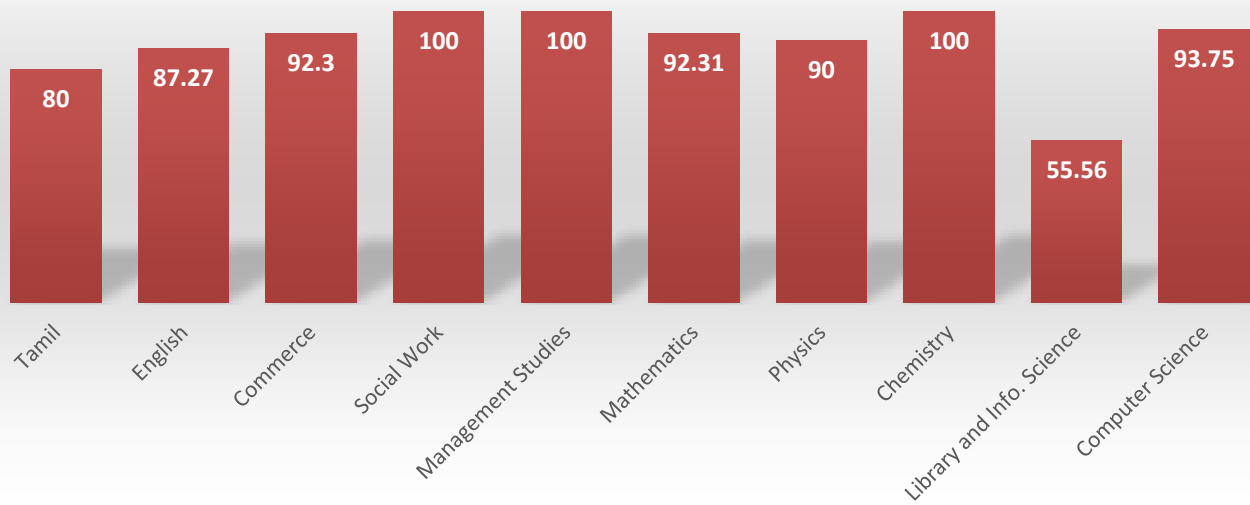

M.Phil FT 2016-2017 % of passes