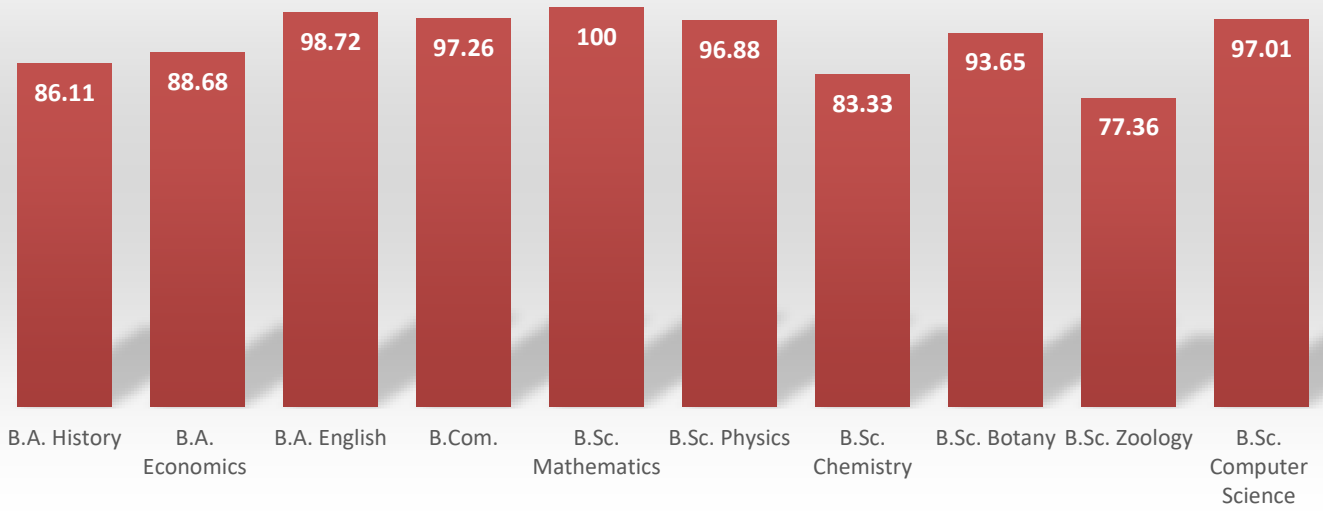

Overall % of Passes UG Aided section 2014-2017