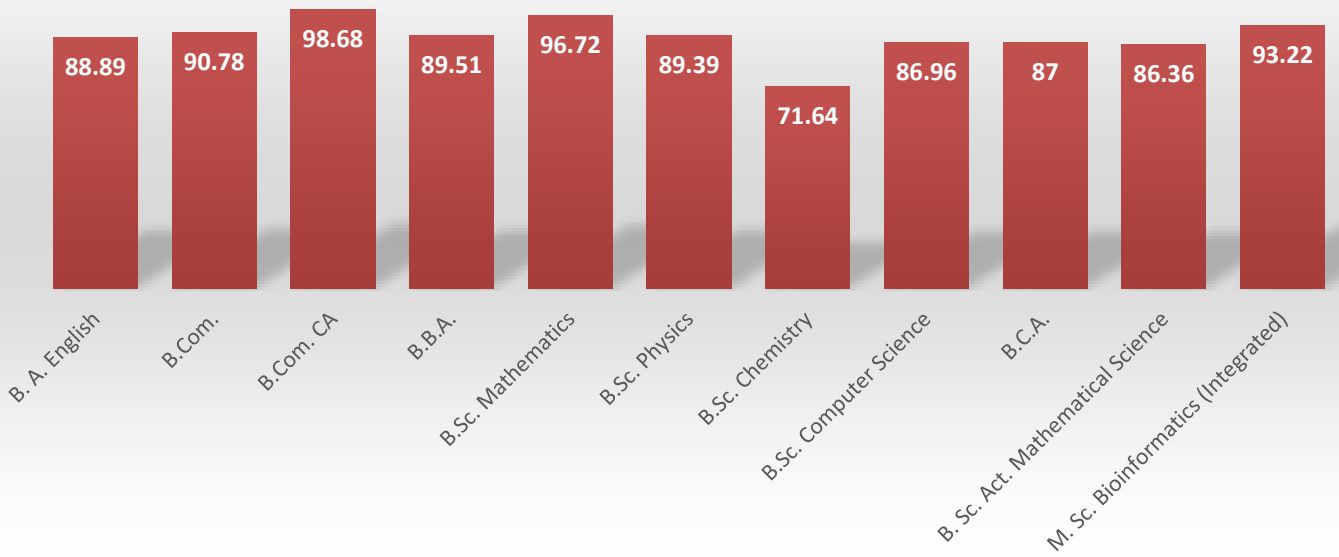

Overall % of Passes UG Self Financed section 2014-2017