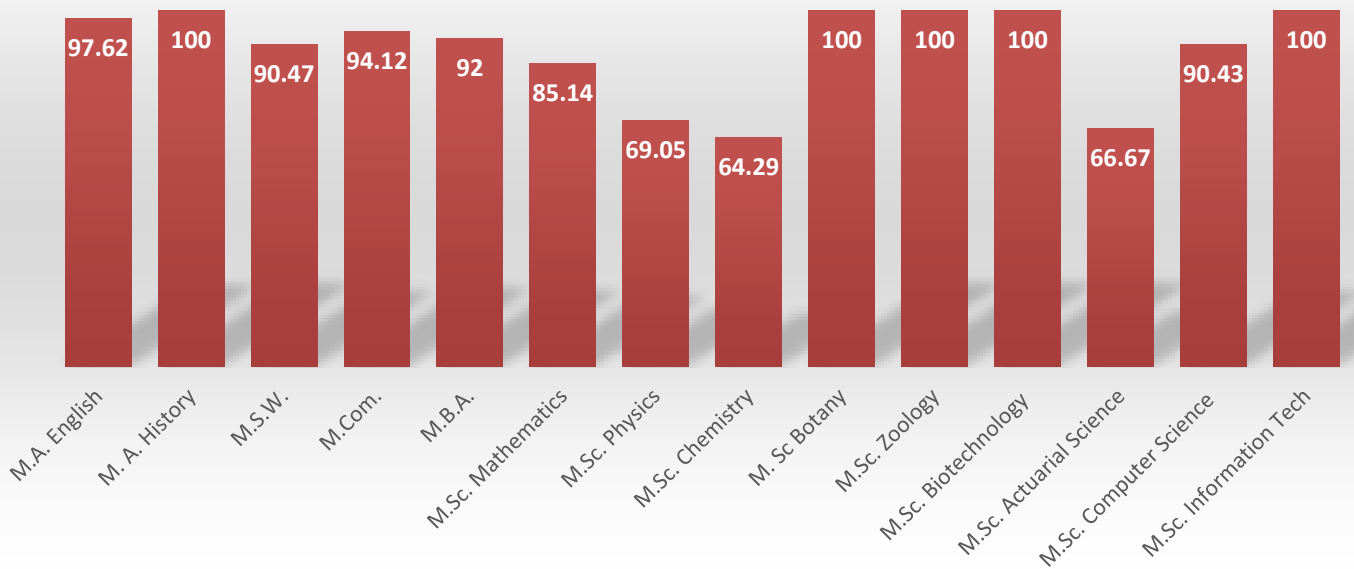

OVERALL % OF PASSES PG SF SECTION 2015-2017