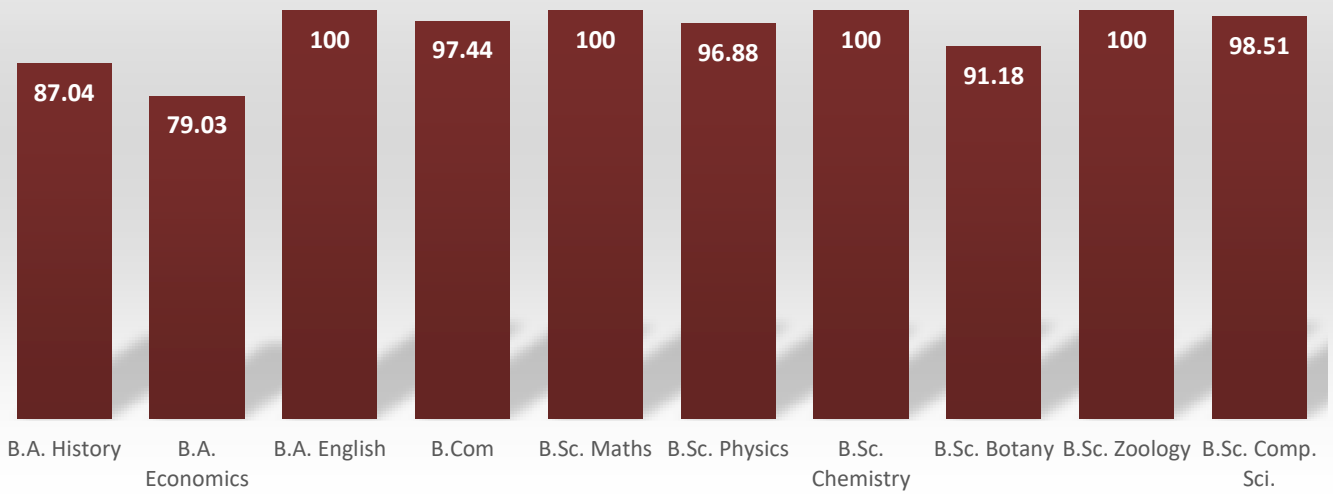

Overall % of Passes UG Aided section 2017-2020

Series4