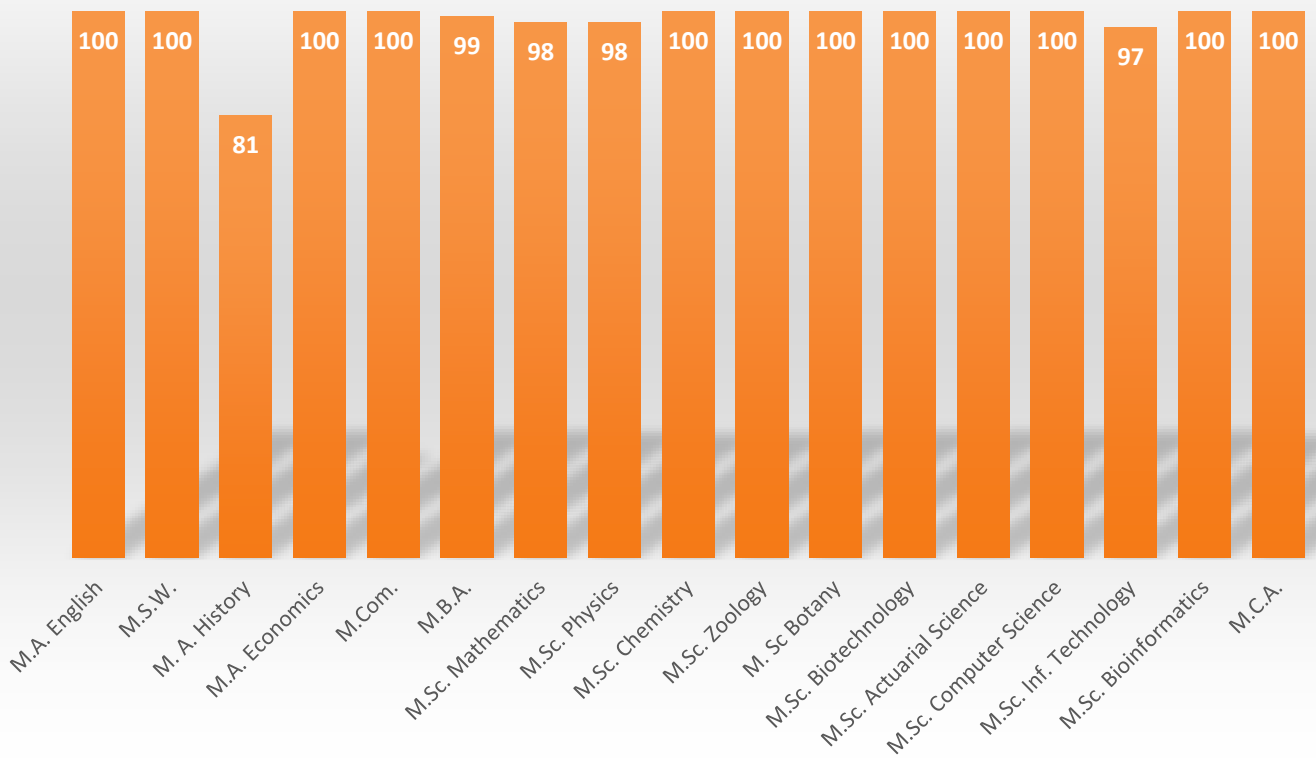

OVERALL % OF PASSES PG SF SECTION 2018-2020