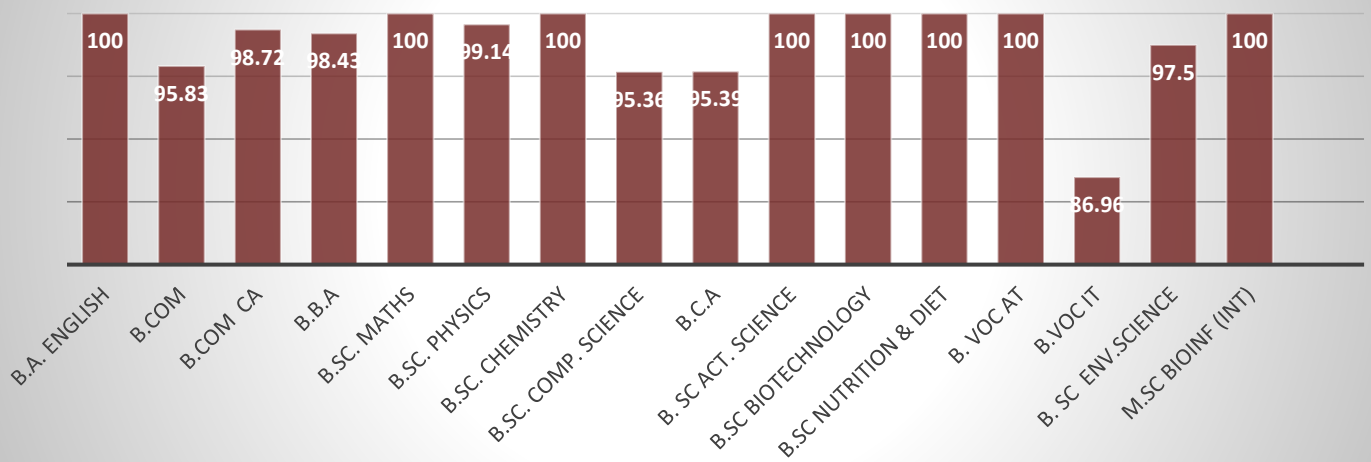

Overall % of Passes UG SF section 2017-2020

Series4