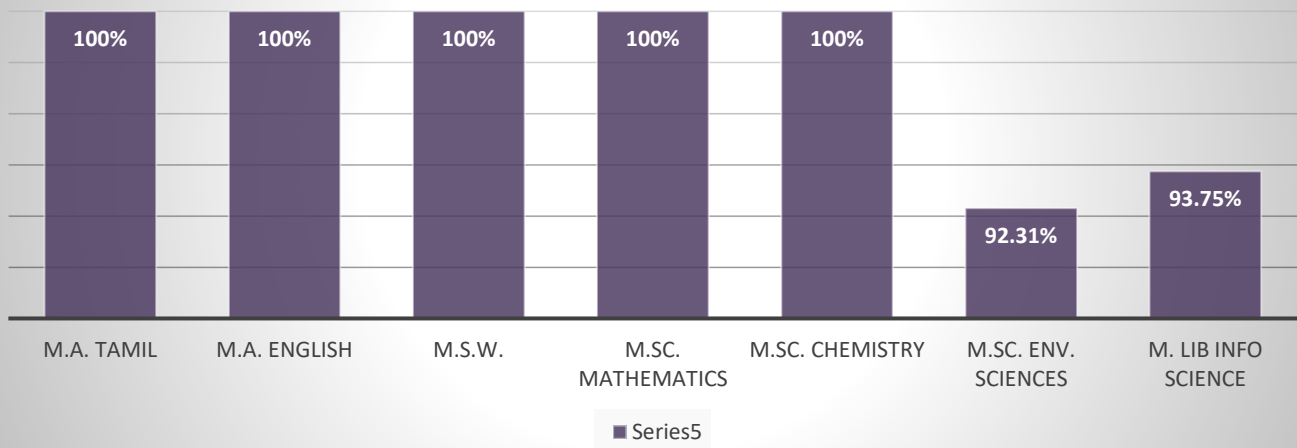

Overall % of passes PG Aided section 2018 - 2020