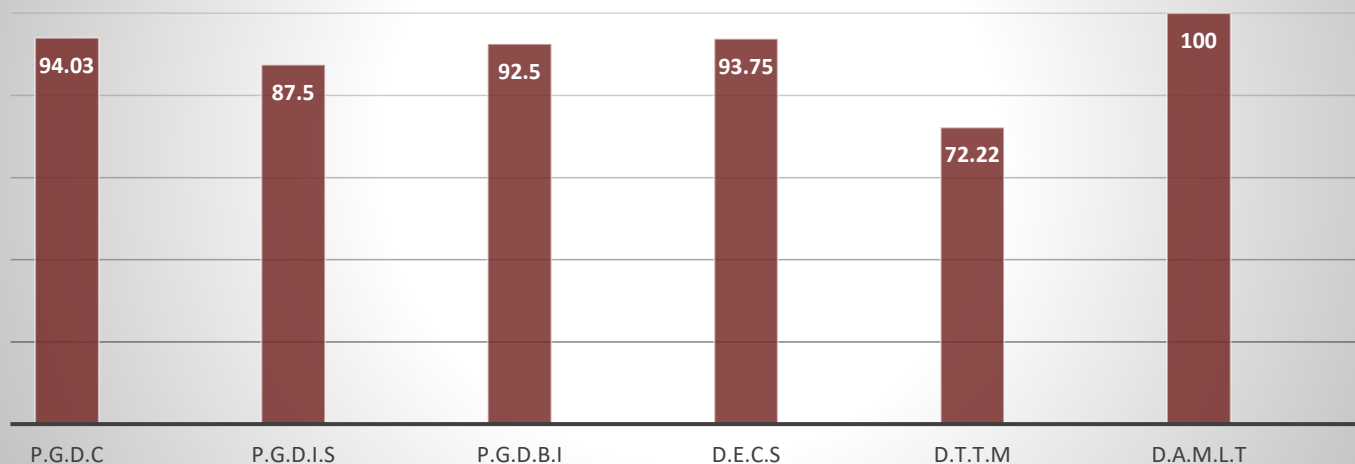

(h) PG DIPLOMA PROGRAMMES (2019-2020)

S.No	Programme	On Roll	Appeared	No. of Passes	Overall % of Passes
1.	P.G.D.C (Post Graduate Diploma in Counselling)	67	67	63	94.03
2.	P.G.D.I.S (Post Graduate Diploma in Industrial Safety)	14	18	15	87.5
3.	P.G.D.B.I (Post Graduate Diploma in Bioinformatics)	40	19	19	92.5

(i) DIPLOMA PROGRAMMES (2018-2019)

S.No	Programme	On Roll	Appeared	No. of Passes	Overall % of Passes
1.	D.E.C.S (Diploma in English Communication Skills)	32	34	30	93.75
2.	D.T.T.M (Diploma in Tourism and Travel Management)	55	54	49	72.22
3.	D.A.M.L.T (Diploma in Advanced Medical Lab Technology)	34	33	34	100.00

Overall % of passes in PG Dip. and Dip. 2020