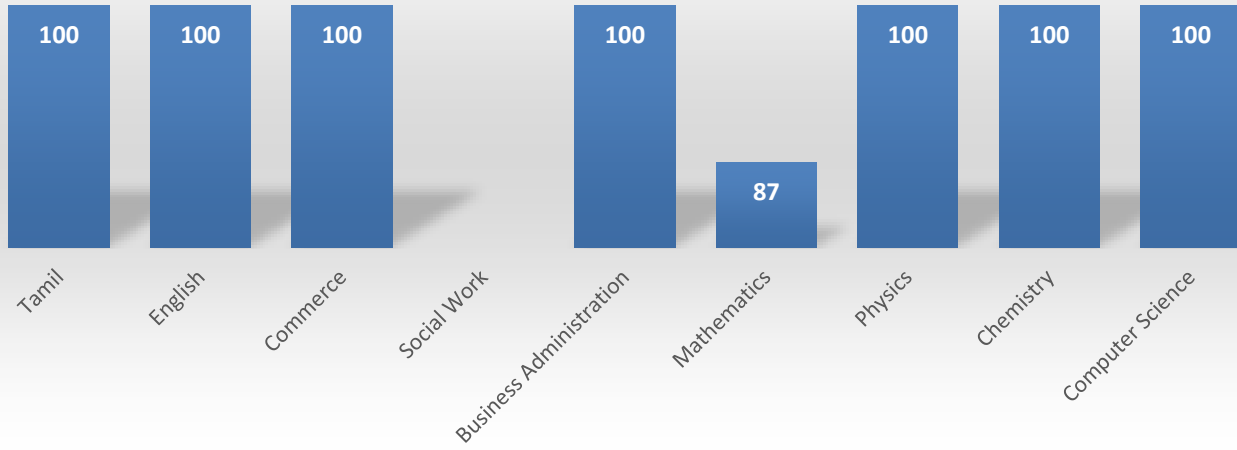

M.Phil FT 2019-2020 % of passes